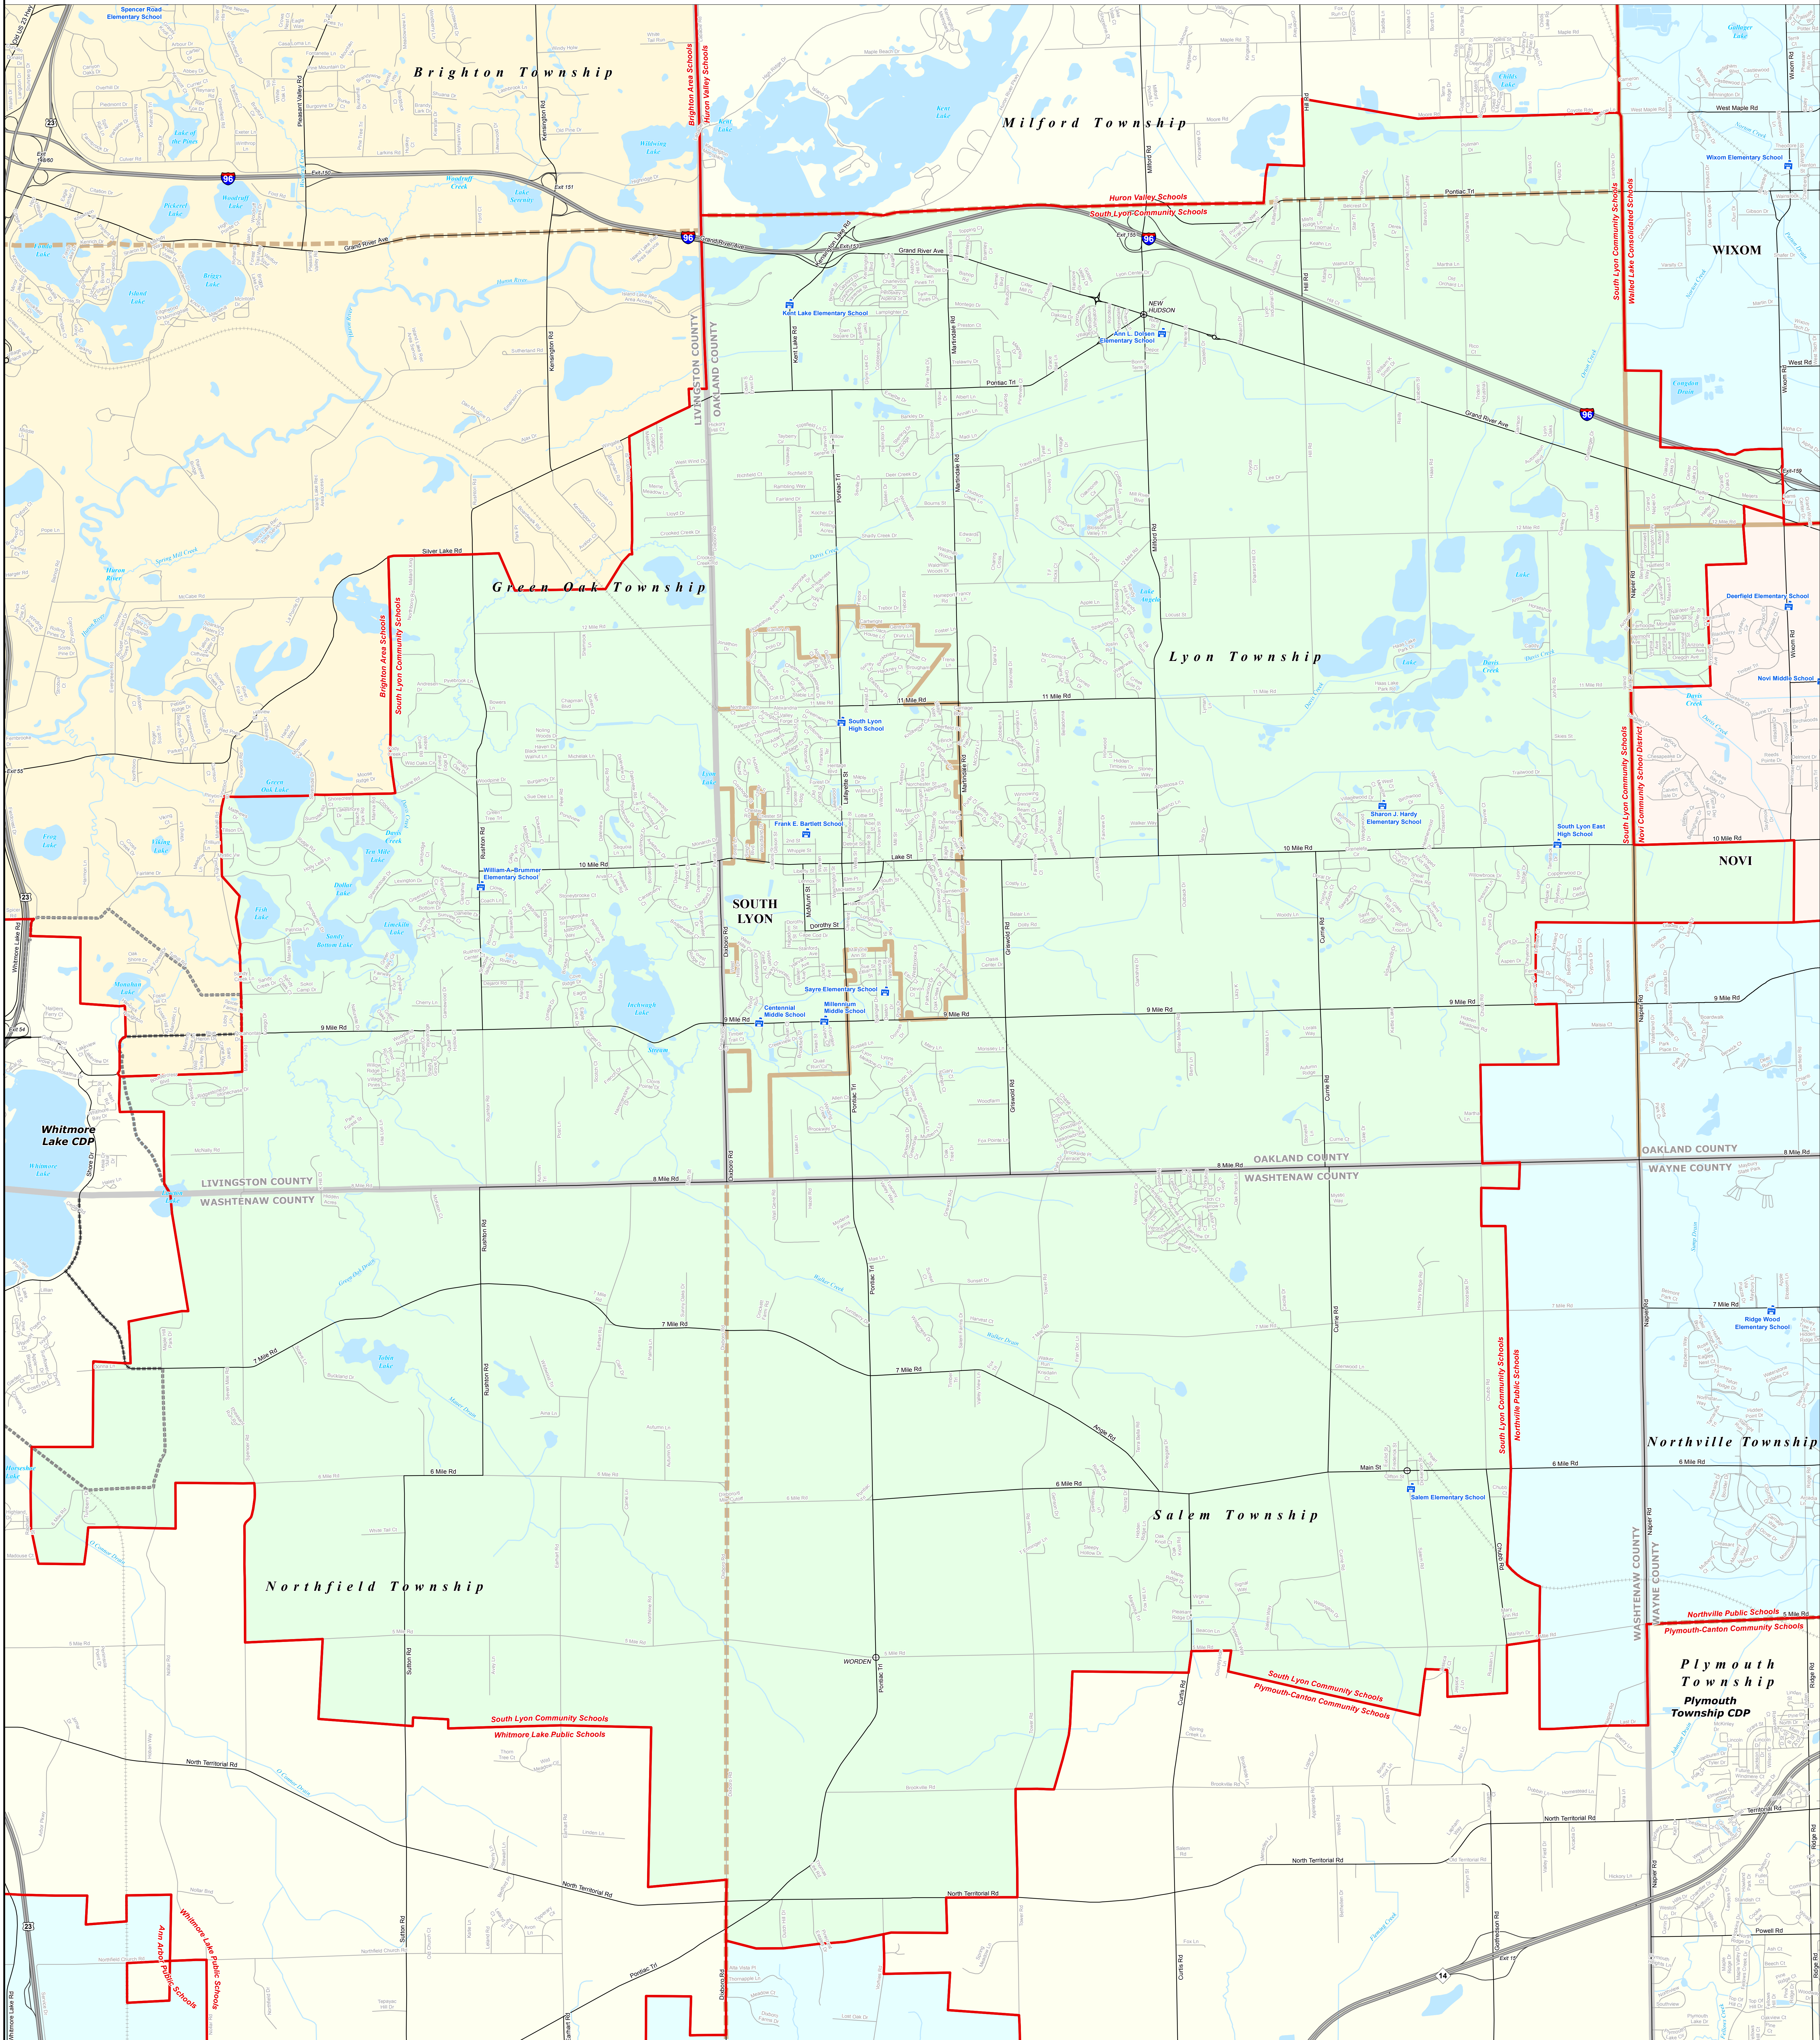

SOUTH LYON COMMUNITY SCHOOLS

Oakland Schools

0 0.25 0.5 1 Miles

*Note: Non K-12 School Districts identified with Asterisk (*) in Name

11/14/13

Legend	
School District	Unincorporated Place
County	School
City	Freeway
Township	Highway
Village	Primary Road
Census Designated Place	Local Road
Railroad	Water Feature
River, Stream, or Drain